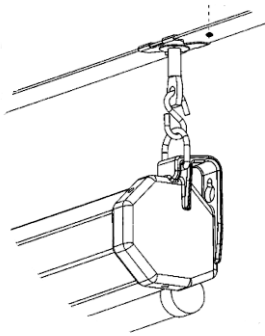

Manual Wall & Ceiling Mounted Projection Screens

Manual Screen Accessories

Product Features

Optional Accessories:

- No. 6 Wall Bracket - 150 mm non-adjustable extension brackets.
- No. 11 Wall Brackets - 356 mm non-adjustable extension brackets.
- Tilt-Lock for Keystone Elimination (used with extension brackets).
- T-Bar Scissors Clip for drop ceilings.
- Pull Rod.

No. 6 Wall Bracket

Non adjustable.
Permits screen to extend 152 mm from wall.

No. 11 Wall Bracket

Non adjustable.
Permits screen to extend 254 or 356 mm from wall.

Pull Rod

Reach pull bail on screens mounted out of reach with this handy accessory. 965 mm long.

T-Bar Scissor Clip

Use for adjusting screens easily and without tools to dropped ceiling type "T" rails. Available in black or white.