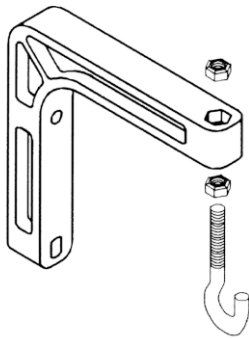

Manual Wall & Ceiling Mounted Projection Screens

Manual Screen Accessories

Product Features

Optional Accessories:

- No. 6 Wall Bracket - 150 mm non-adjustable extension brackets.
- No. 11 Wall Brackets - 356 mm non-adjustable extension brackets.
- Tilt-Lock for Keystone Elimination (used with extension brackets).
- T-Bar Scissors Clip for drop ceilings.
- Pull Rod.

No. 6 Wall Bracket

Non adjustable.
Permits screen to extend 152 mm from wall.

No. 11 Wall Bracket

Non adjustable.
Permits screen to extend 254 or 356 mm from wall.

Pull Rod

Reach pull bail on screens mounted out of reach with this handy accessory. 965 mm long.

T-Bar Scissor Clip

Use for adjusting screens easily and without tools to dropped ceiling type "T" rails. Available in black or white.