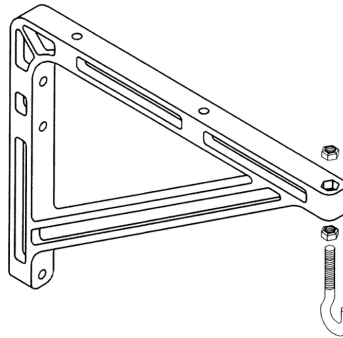

Manual Wall & Ceiling Mounted Projection Screens

Manual Screen Accessories

Product Features

Optional Accessories:

- No. 6 Wall Bracket - 150 mm non-adjustable extension brackets.
- No. 11 Wall Brackets - 356 mm non-adjustable extension brackets.
- Tilt-Lock for Keystone Elimination (used with extension brackets).
- T-Bar Scissors Clip for drop ceilings.
- Pull Rod.

No. 6 Wall Bracket

Non adjustable.
Permits screen to extend 152 mm from wall.

No. 11 Wall Bracket

Non adjustable.
Permits screen to extend 254 or 356 mm from wall.

Pull Rod

Reach pull bail on screens mounted out of reach with this handy accessory. 965 mm long.

T-Bar Scissor Clip

Use for adjusting screens easily and without tools to dropped ceiling type "T" rails. Available in black or white.